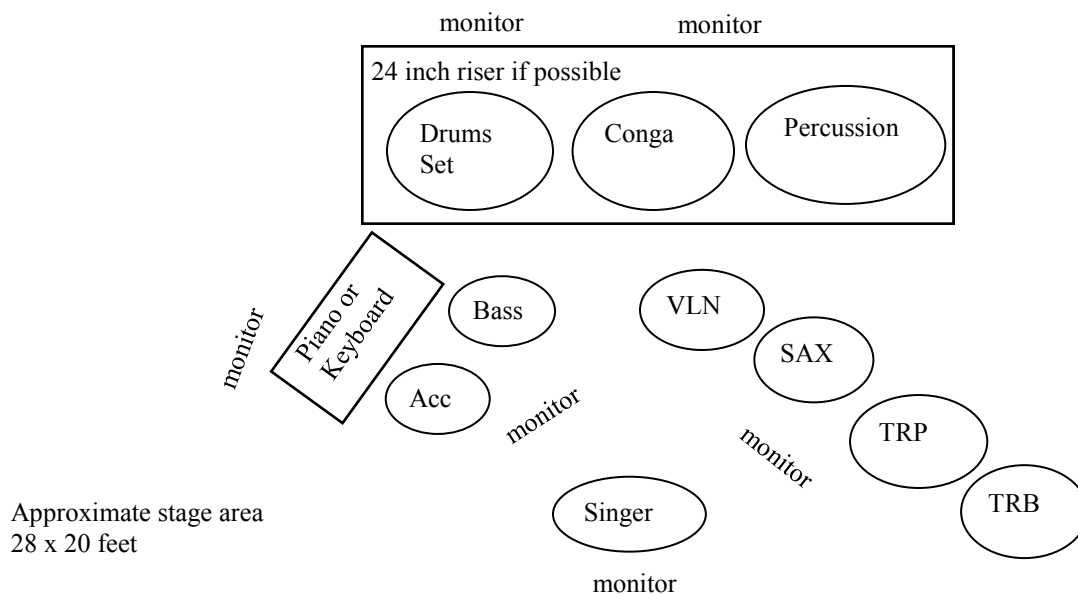

Klezmer Company Jazz Orchestra

Stage Set up - 10 member+singer

Equipment Supplied by Venue

Full Drum Kit

Standard drum set
Jazz oriented
2 cow bell set up
1 snare dr
2 Toms
2 Floor Toms
Bass drum 22"
3 boom cym stands
1 hi hat

Percussion

Xylophone
Bongos
Congas
Triangle
Tambourine
Claves

DI box = Accordion, bass, & violin

Mics = MC, singer, sax, trombone, trumpet, drums, conga, perc