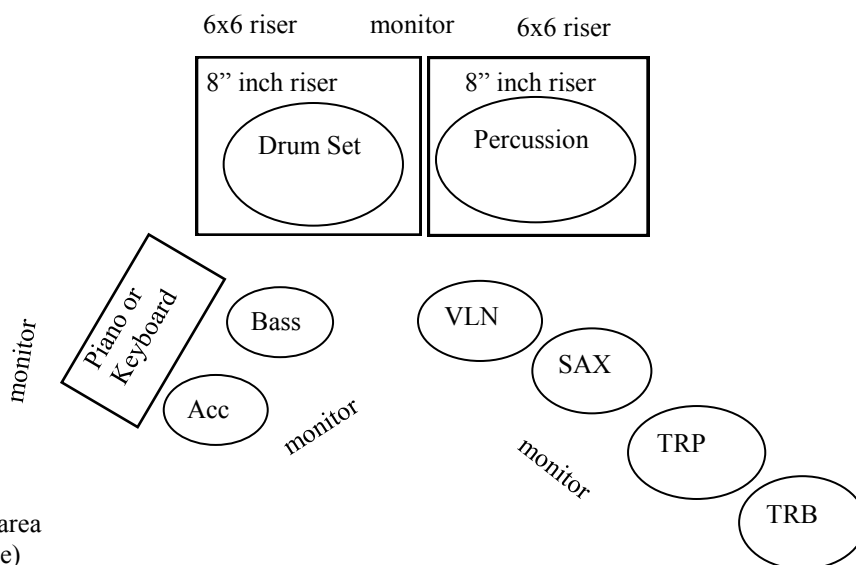

Klezmer Company Jazz Orchestra *Stage Set up - 9 members*

Approximate stage area
30 x 20 feet (flexible)

ON TOUR ONLY

Full Drum Kit

Standard drum set
Jazz oriented
2 cow bell set up
1 snare dr
2 Toms
2 Floor Toms
Bass drum 22"
3 boom cym stands
1 hi hat

Percussion

Xylophone
Bongos
Congas
Triangle
Tambourine
Claves
Dumbek

Equipment Supplied by Venue

8 music stands

3 x DI boxes =

Accordion
Bass
violin

8 Mics =

Speaking
Sax
Trumpet
Trombone
Piano
Drums (kick & overhead)
Perc/Conga

4 short stools

3 chairs