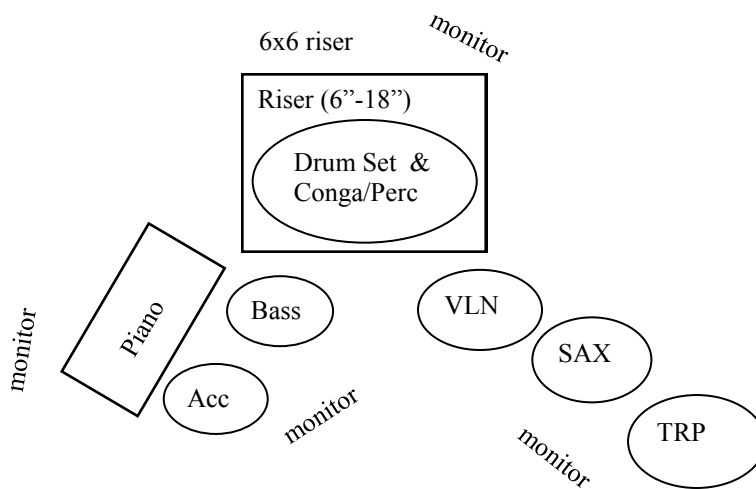

## *Stage Set up - 7 members*

Approximate stage area  
30 x 20 feet (flexible)

#### **Full Drum Kit**

Standard drum set  
Jazz oriented  
2 cow bell set up  
1 snare dr  
2 Toms  
2 Floor Toms  
Bass drum 22"  
3 boom cym stands  
1 hi hat

#### **3 x DI boxes =**

Accordion  
Bass  
violin

#### **8 Mics =**

Speaking  
Sax  
Trumpet  
Trombone  
Piano  
Drums (kick & overhead)  
Perc/Conga

4 short stools

3 chairs