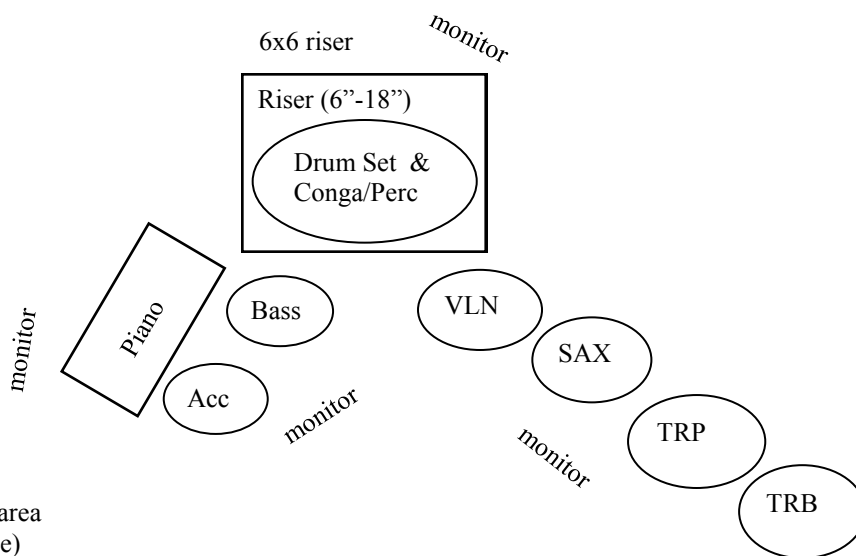

Klezmer Company Jazz Orchestra

Stage Set up - 8 members

Approximate stage area
30 x 20 feet (flexible)

ON TOUR ONLY

Full Drum Kit

Standard drum set
Jazz oriented
2 cow bell set up
1 snare dr
2 Toms
2 Floor Toms
Bass drum 22"
3 boom cym stands
1 hi hat

Percussion

Xylophone
Bongos
Congas
Triangle
Tambourine
Claves
Dumbek

Equipment Supplied by Venue

7 music stands

3 x DI boxes =

Accordion
Bass
violin

8 Mics =

Speaking
Sax
Trumpet
Trombone
Piano
Drums (kick & overhead)
Perc/Conga

4 short stools

3 chairs